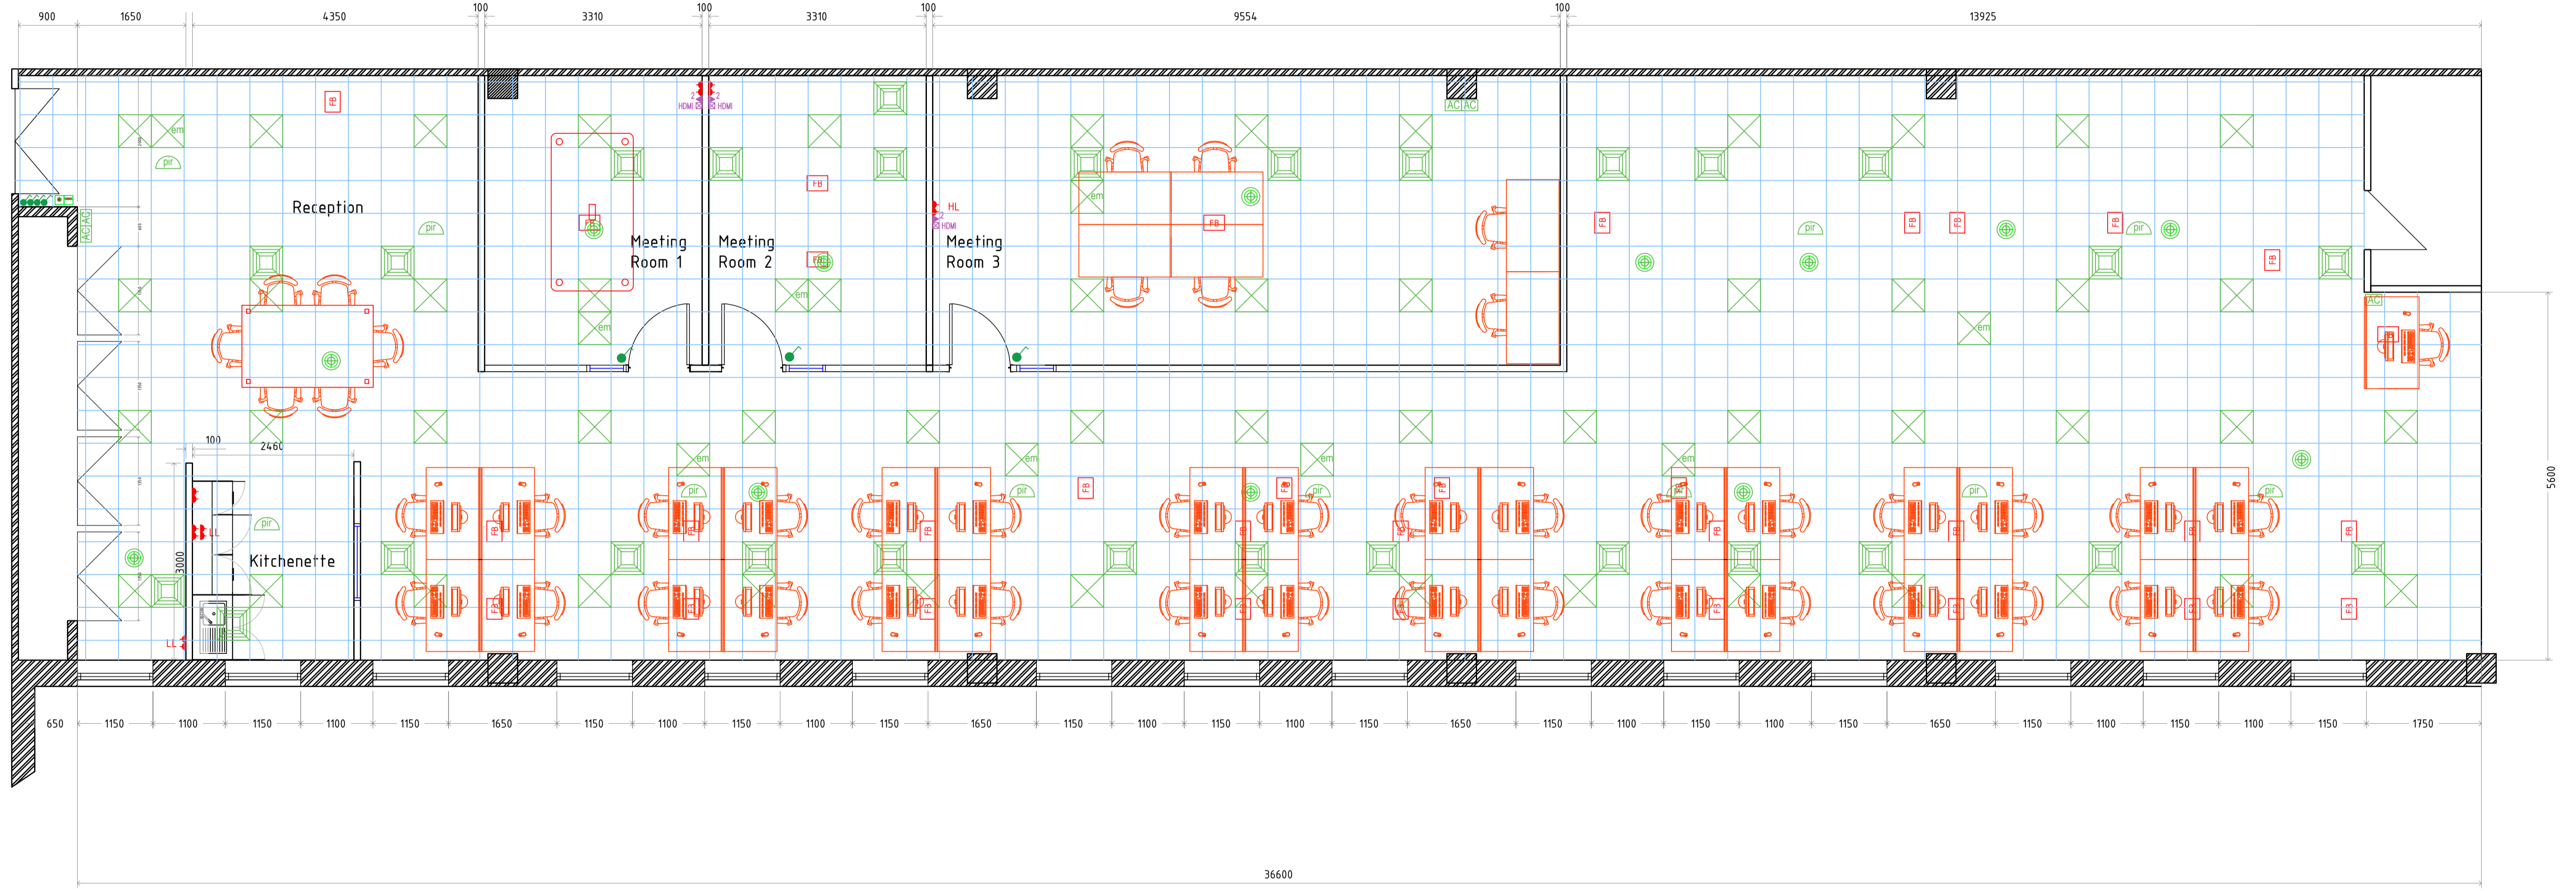

333 sqm
3583 sqft

	500 x 500 Light (emergency)		Smoke Detector		Double 13a Socket
	500 x 500 Light		PIR		Data Outlet
	AC Outlet		Break glass		Push Exit
	AC Control		Sounder		HDMI
			Light Switch		

WHITEHEAD BUILDING
First Floor West Wing