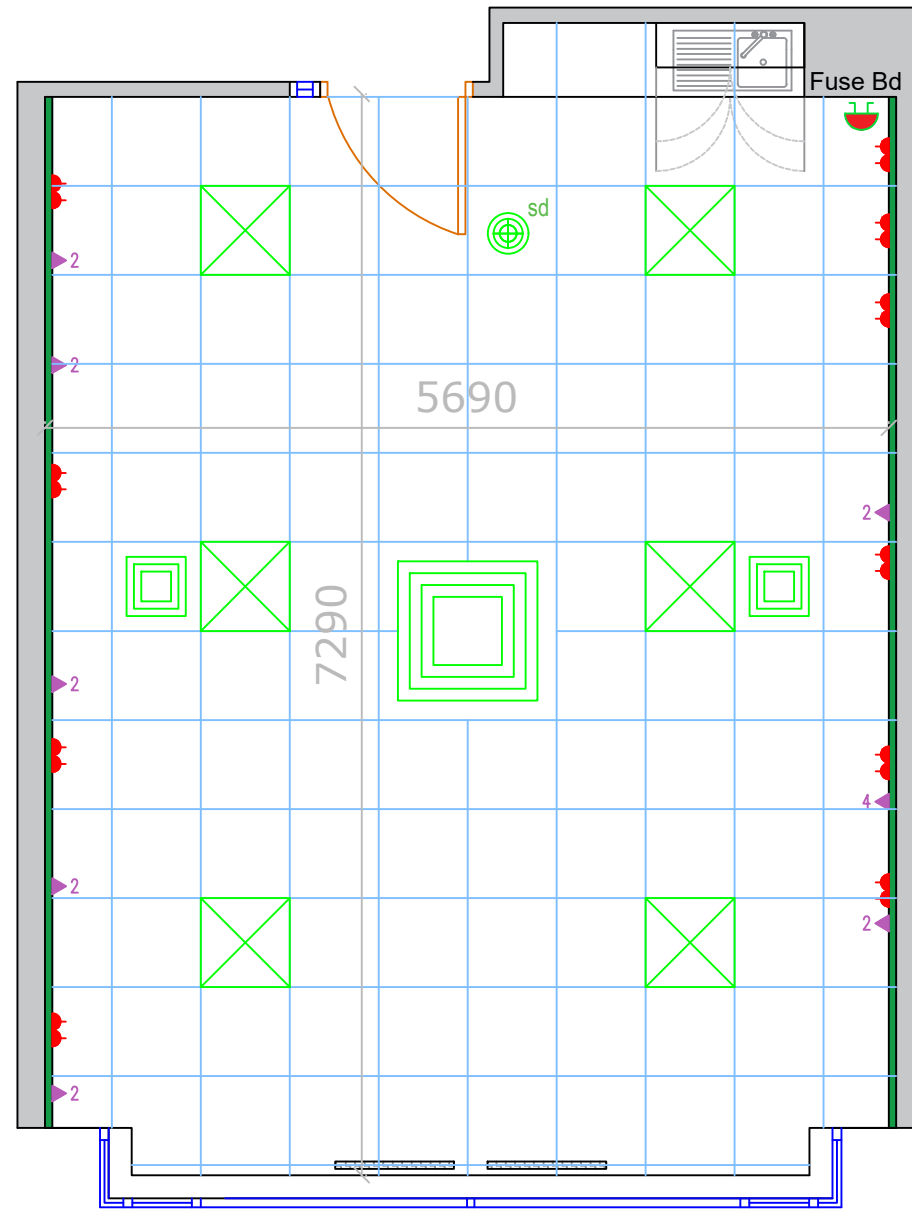

43 sqm
465 sq feet

-  Dado Trunking
-  Double 13a Socket
-  Data Outlet
-  Sounder
-  Smoke Detector
-  600 x 600 Light
-  AC Outlet

S5

Magdalen Centre

SECOND FLOOR