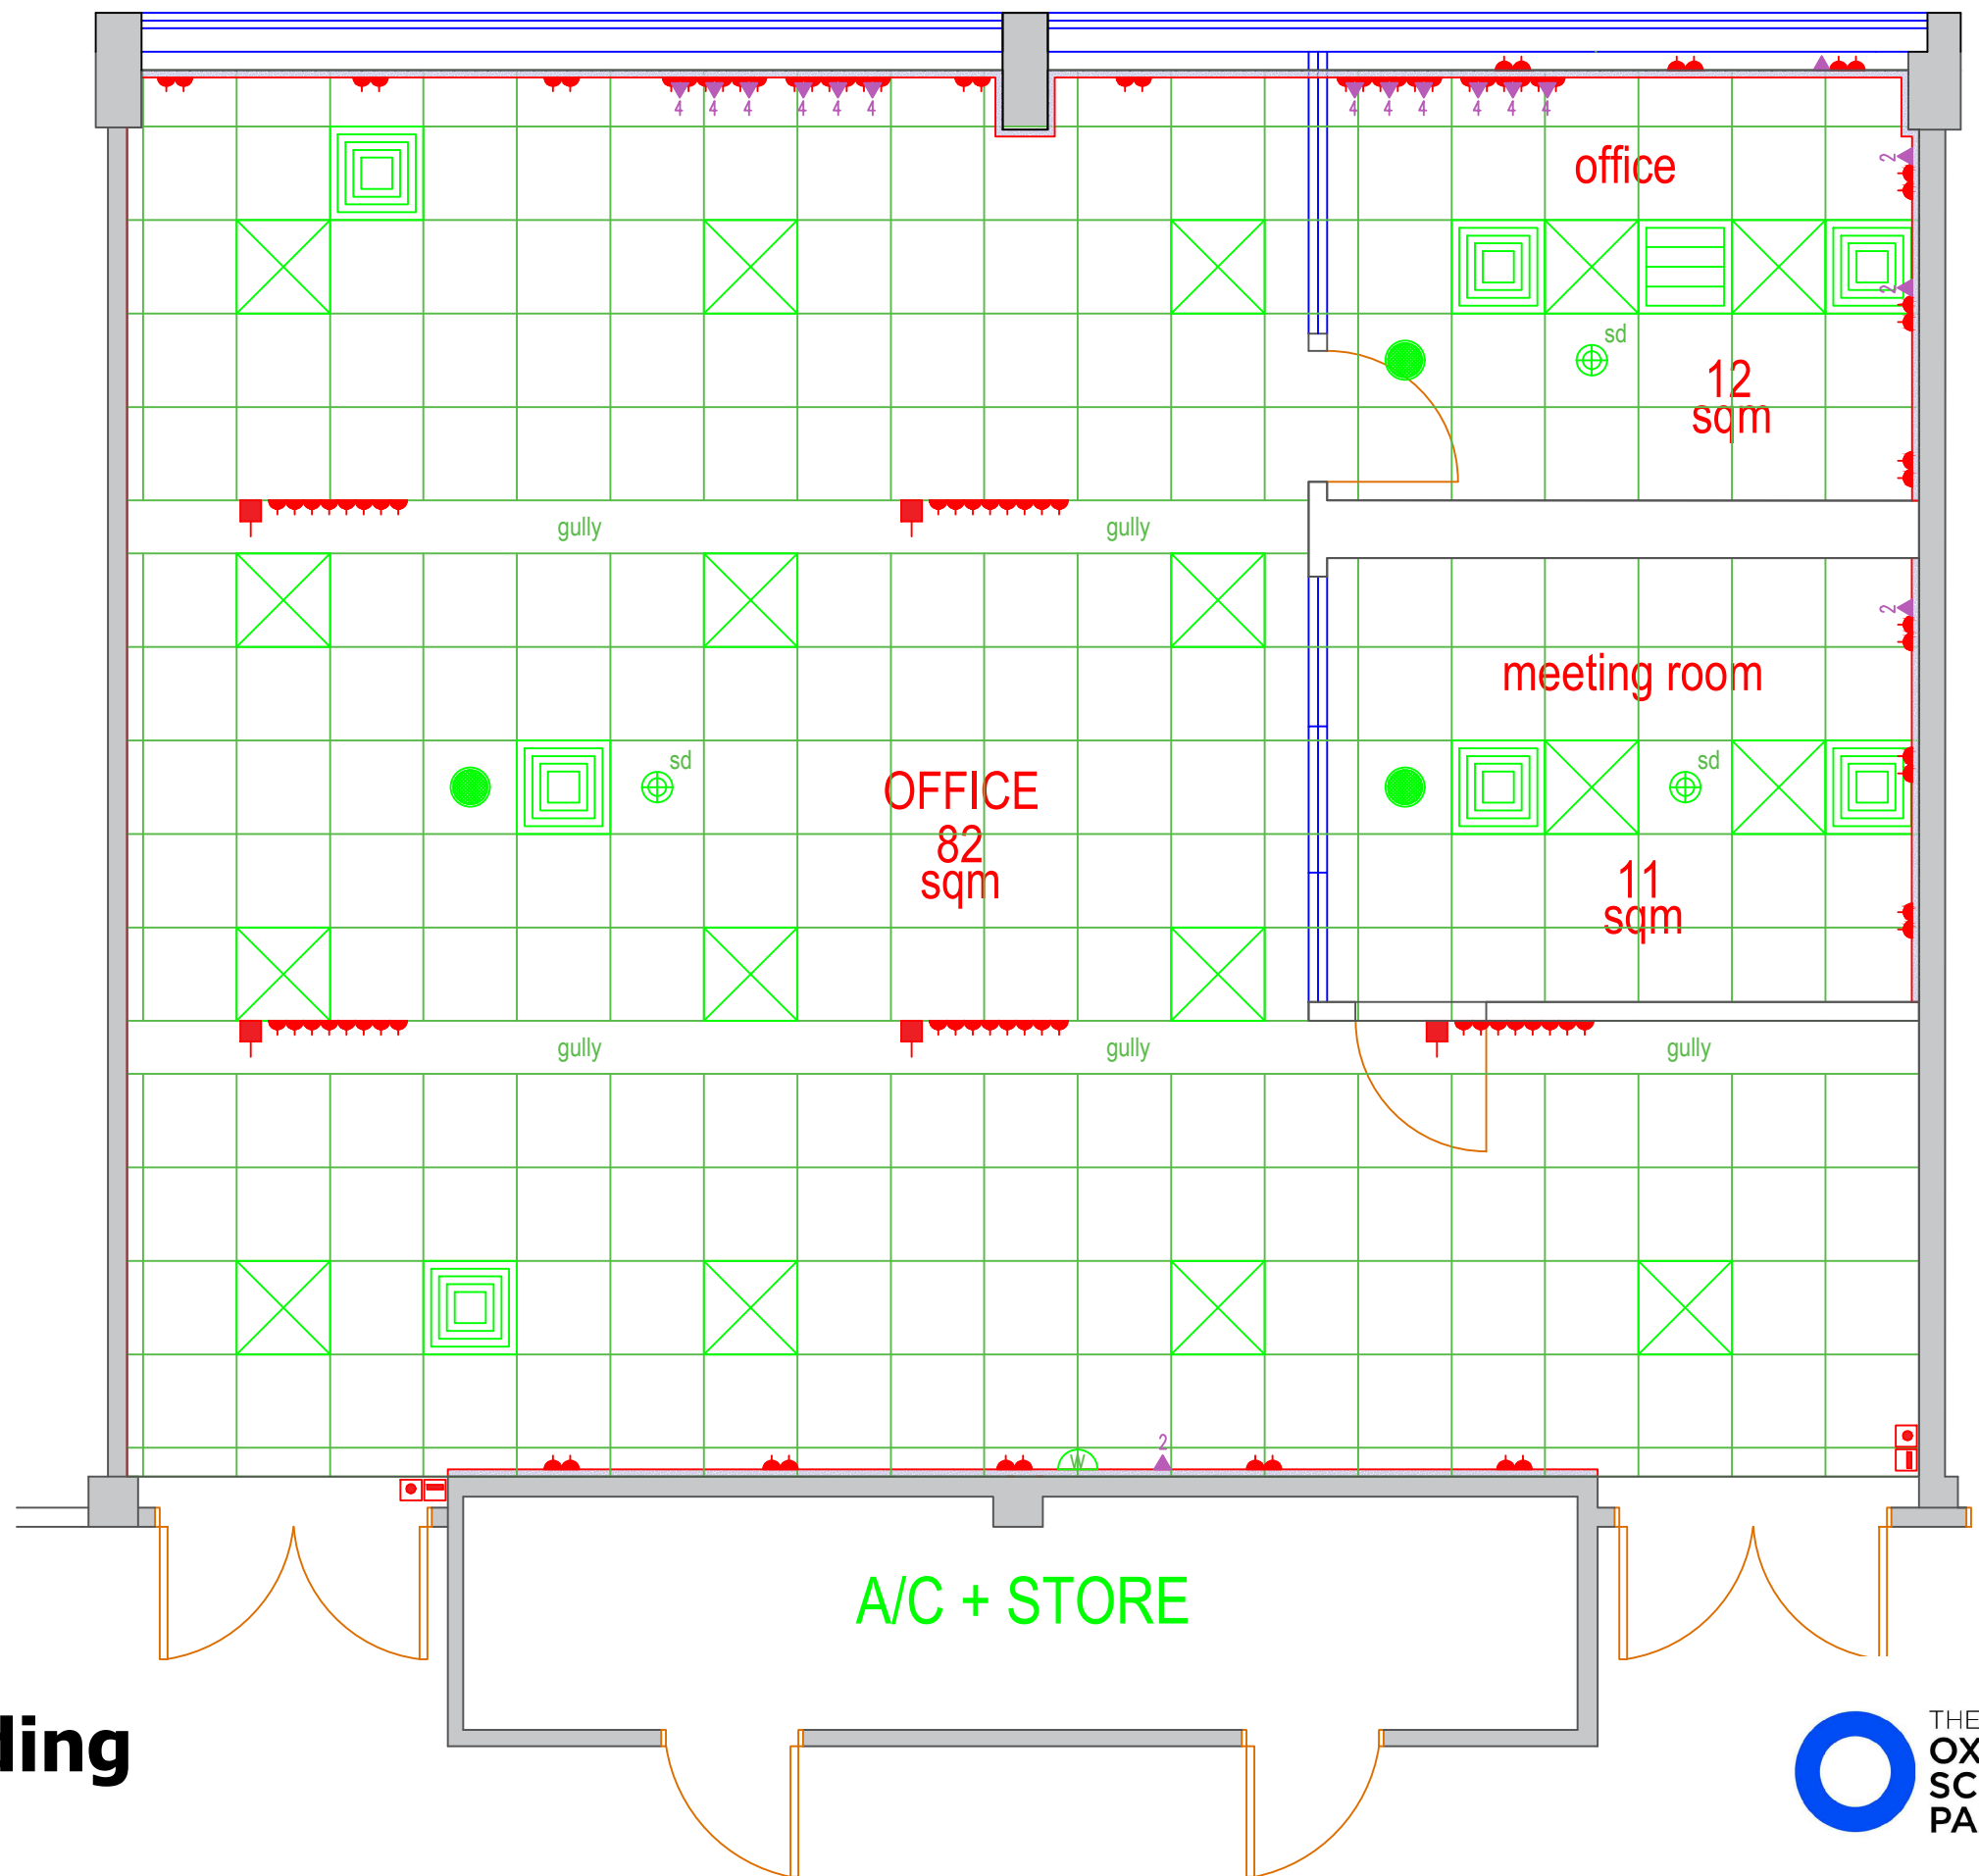

1147 sqft
 106.5 sqm
 CH 2.65m

-  600 x 600 Light
-  AC Inlet
-  AC Unit
-  Smoke Detector
-  WiFi Point
-  WiFi Point
-  Dado Trunking
-  Double 13a Socket
-  Data Outlet
-  Commando Socket
-  Break glass
-  Push Exit

Office 3.1

Hawakawa Building

FIRST FLOOR