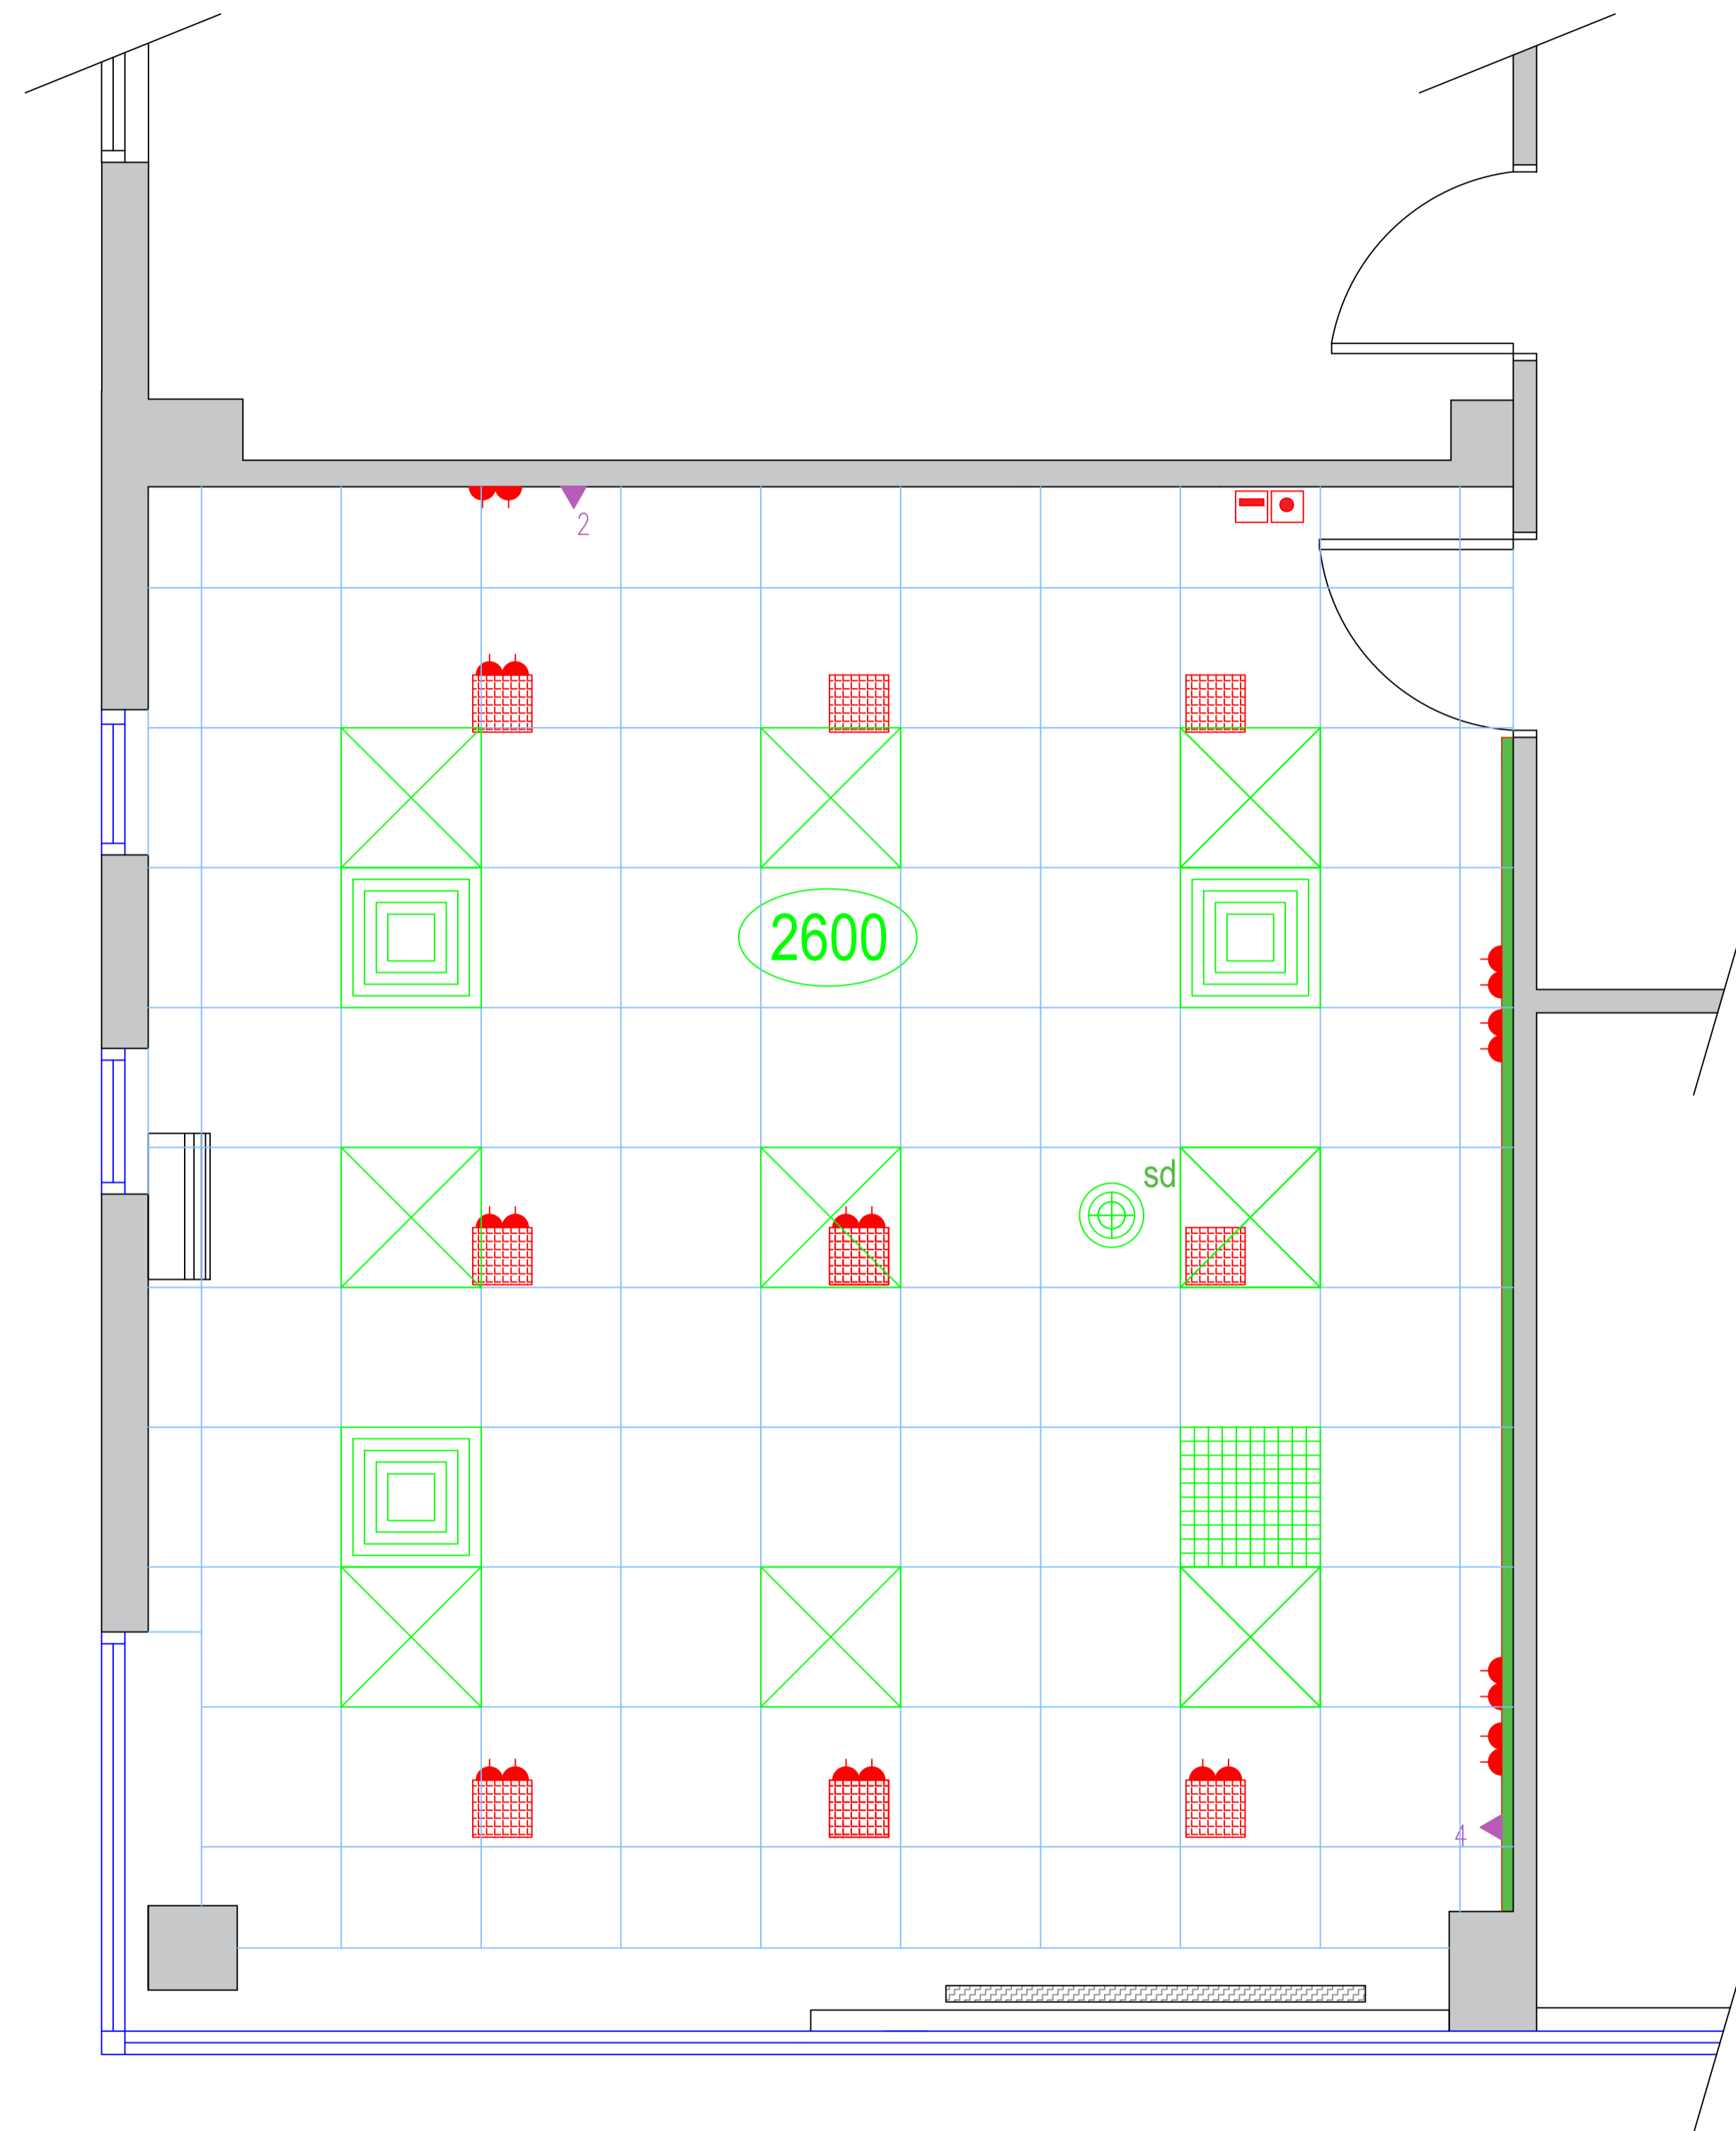

420 sqft
39 sqm

-  Floor Box
-  Dado Trunking
-  Double 13a Socket
-  Data Outlet
-  Break glass
-  Push Exit

-  Smoke Detector
-  600 x 600 Light
-  AC Outlet
-  AC Inlet
-  AC Unit

MR5

Hayakawa Building

FIRST FLOOR