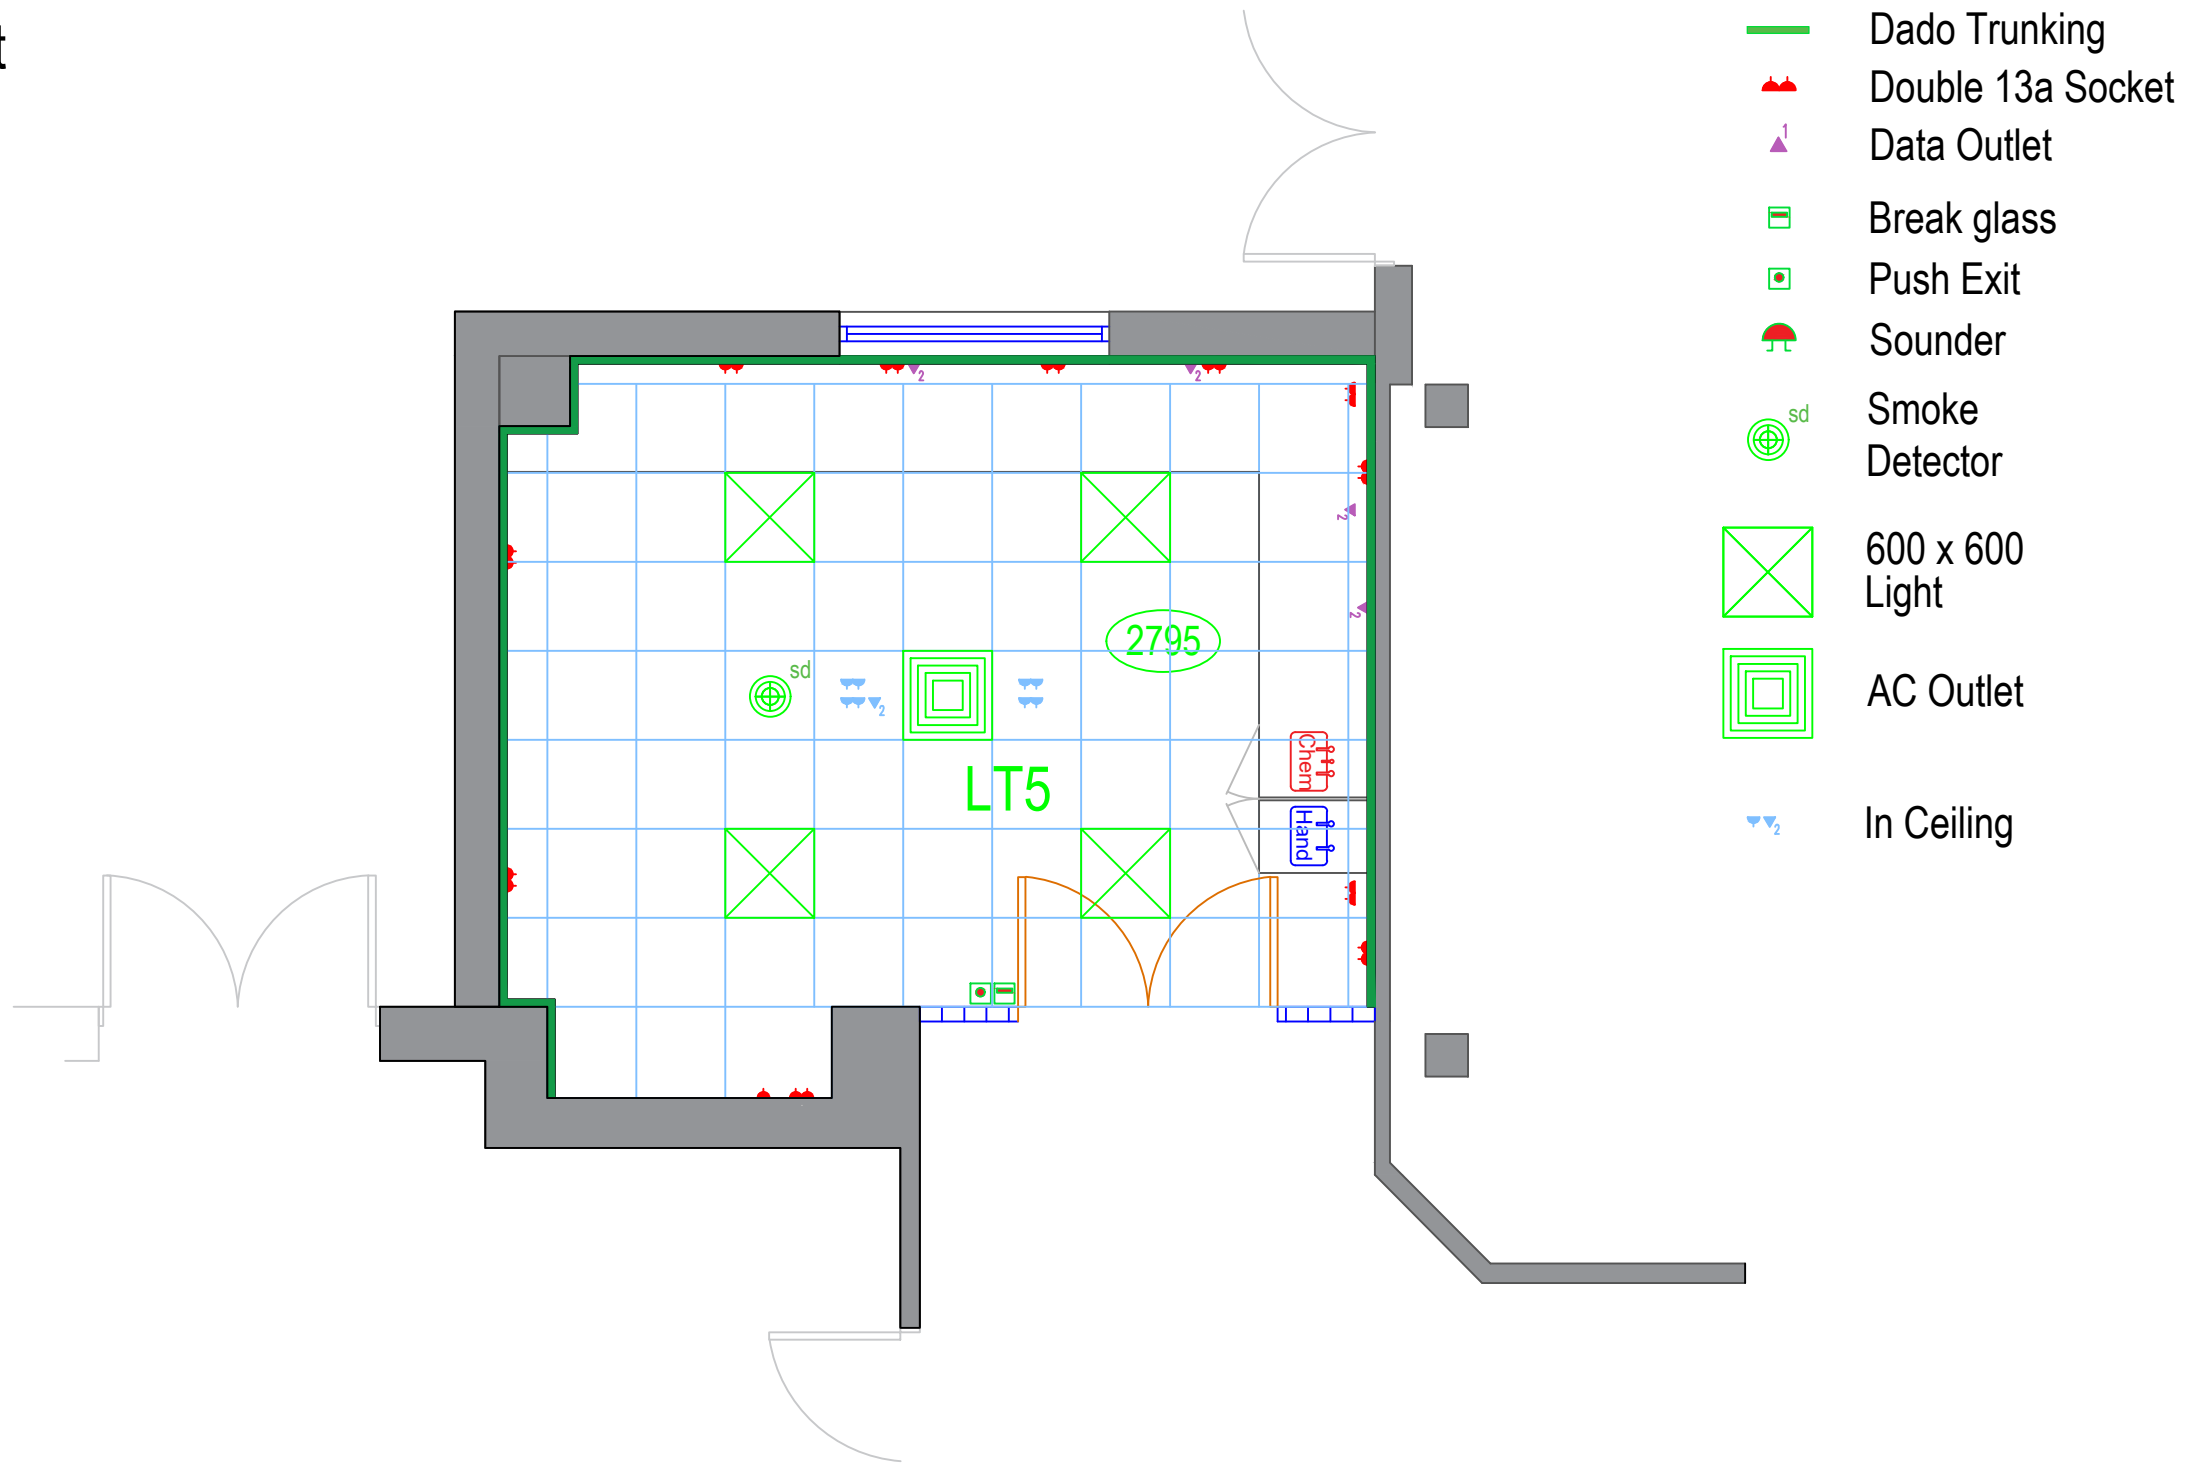

27 sqm
291sq feet

LT5

Hayawaka Building

GROUND FLOOR