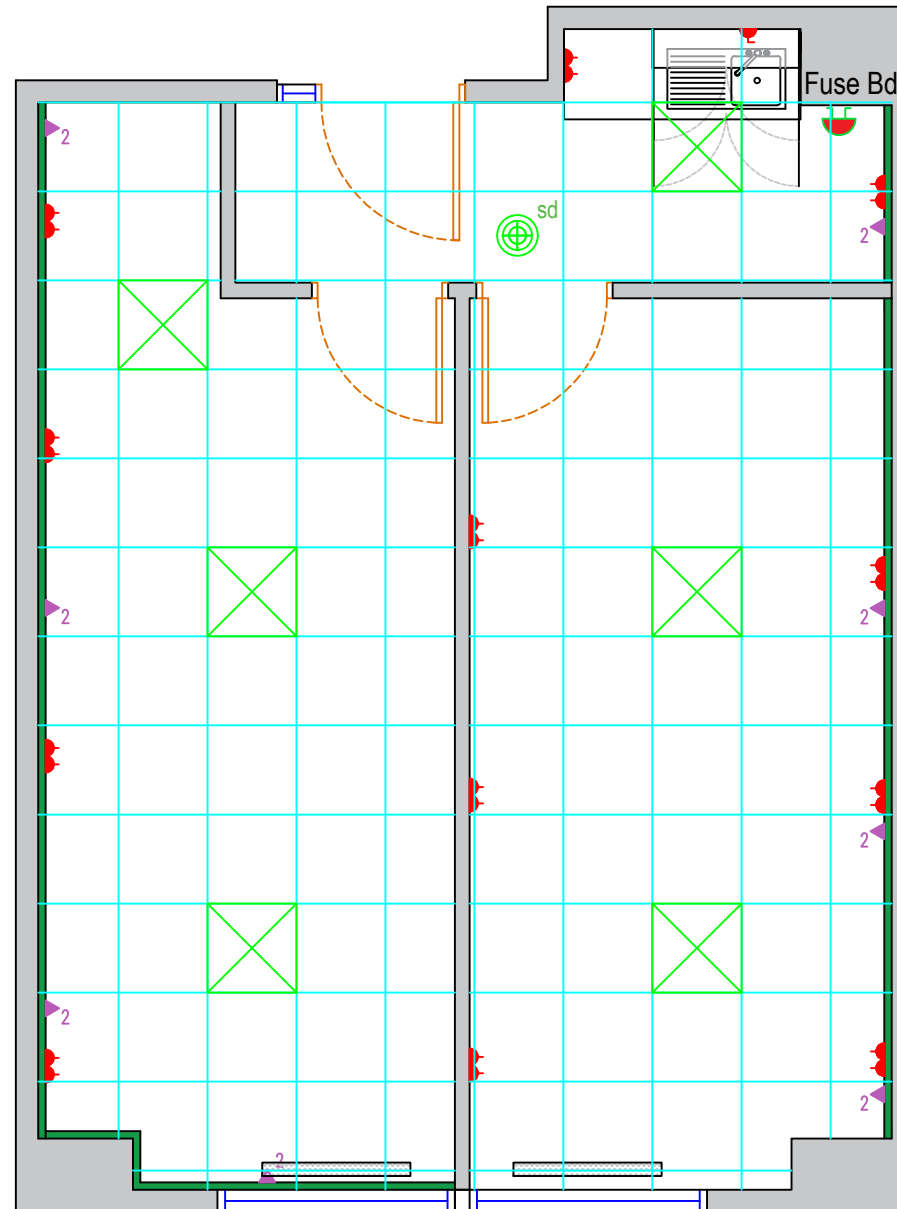

407 sqft
38 sqm

-  Dado Trunking
-  Double 13a Socket
-  Data Outlet
-  Sounder
-  Smoke Detector
-  600 x 600 Light

G8

Magdalen Centre

GROUND FLOOR