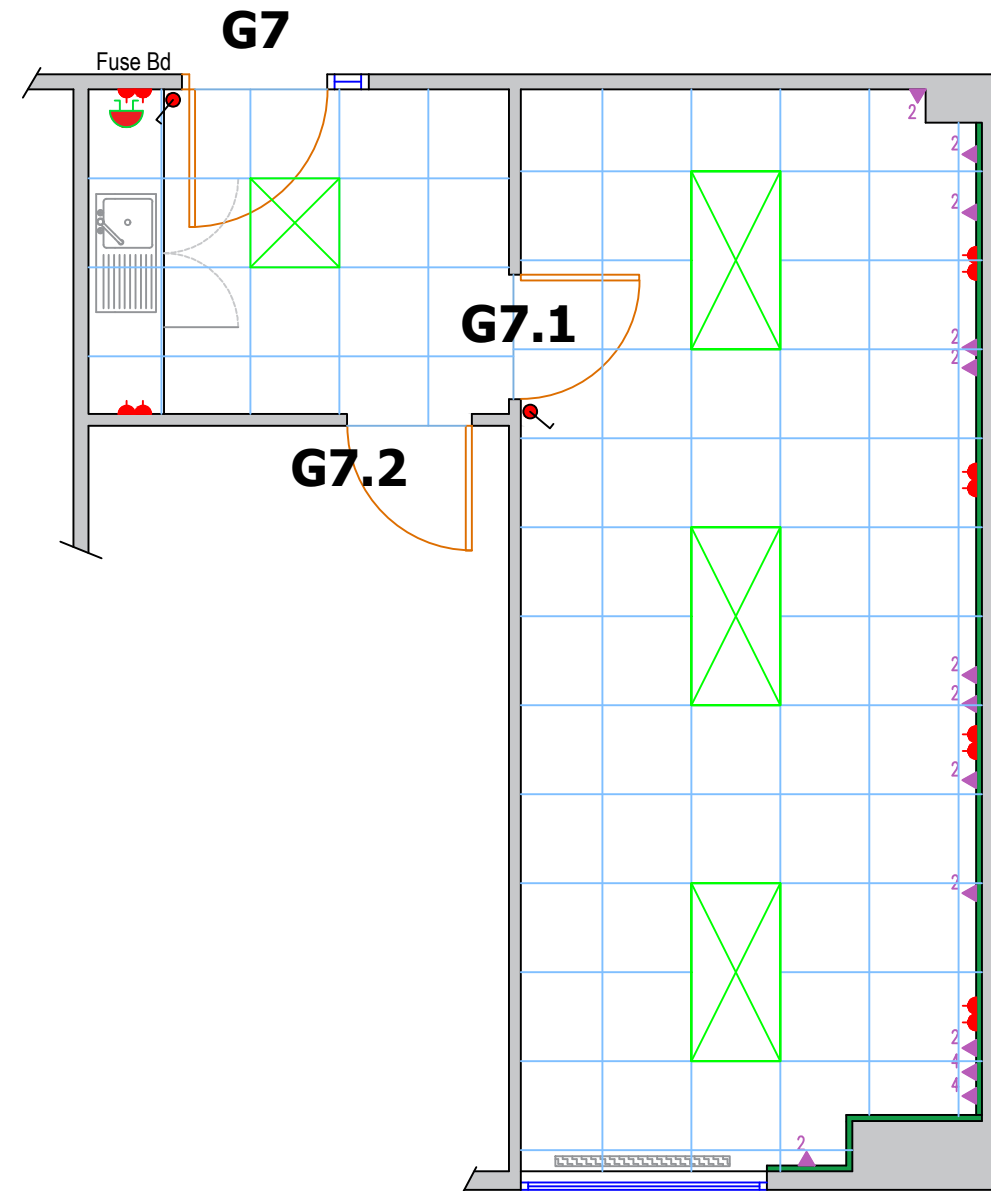

245 sqft
22.5 sqm

-  Dado Trunking
-  Double 13a Socket
-  Data Outlet
-  Sounder
-  600 x 1200 Light

G7.1

Magdalen Centre

GROUND FLOOR